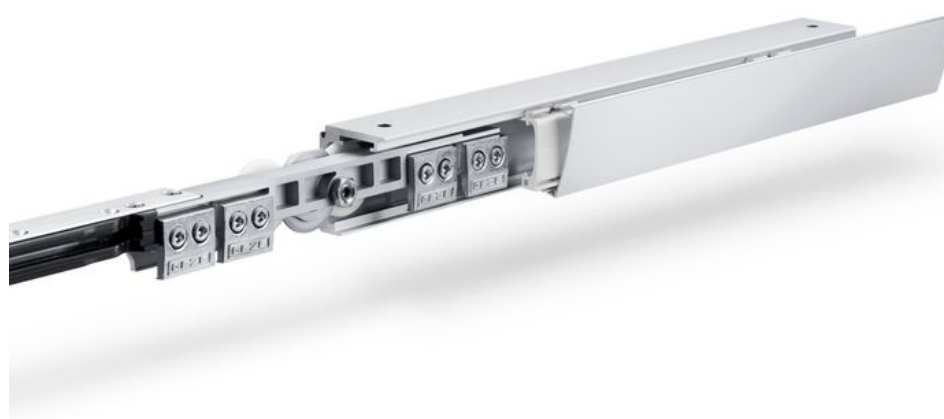

Product data sheet

Levolan 120 glass

ceiling installation

Sliding door fitting for 120 kg glass leafs and ceiling
installation

AREAS OF APPLICATION

- For design-oriented interior sliding doors for living and office areas
- For all single- and multiple-leaf sliding doors
- Installation in front of the wall
- For attachment on the wall and ceiling (directly and concealed) as well as for glass installation
- Damped on one or both sides with Levolan 120 SoftStop
- Smooth running with Levolan 120 SoftStop makes it particularly well suited for doors in living and office spaces

PRODUCT FEATURES

- Design sliding door fitting system for glass doors with ESG (toughened safety glass) 10 to 12 mm as well as LSG up to 12.76 mm and up to 120 kg leaf weight
- Slim design with integrated door fitting technology
- Fully integrated in the track
- Additional cover profile for aesthetically covering the back of the track
- The Levolan Smart fix installation system means the use of assembly tools is reduced to a minimum - for quick and convenient installation
- Final assembly of the door fitting by simple clipping
- With damping on one or both sides, for doors up to 120 kg leaf weight so that the door is stopped gently and pulled autonomously into the end position
- Tested for durability in accordance with DIN EN 1527 over 100,000 test cycles